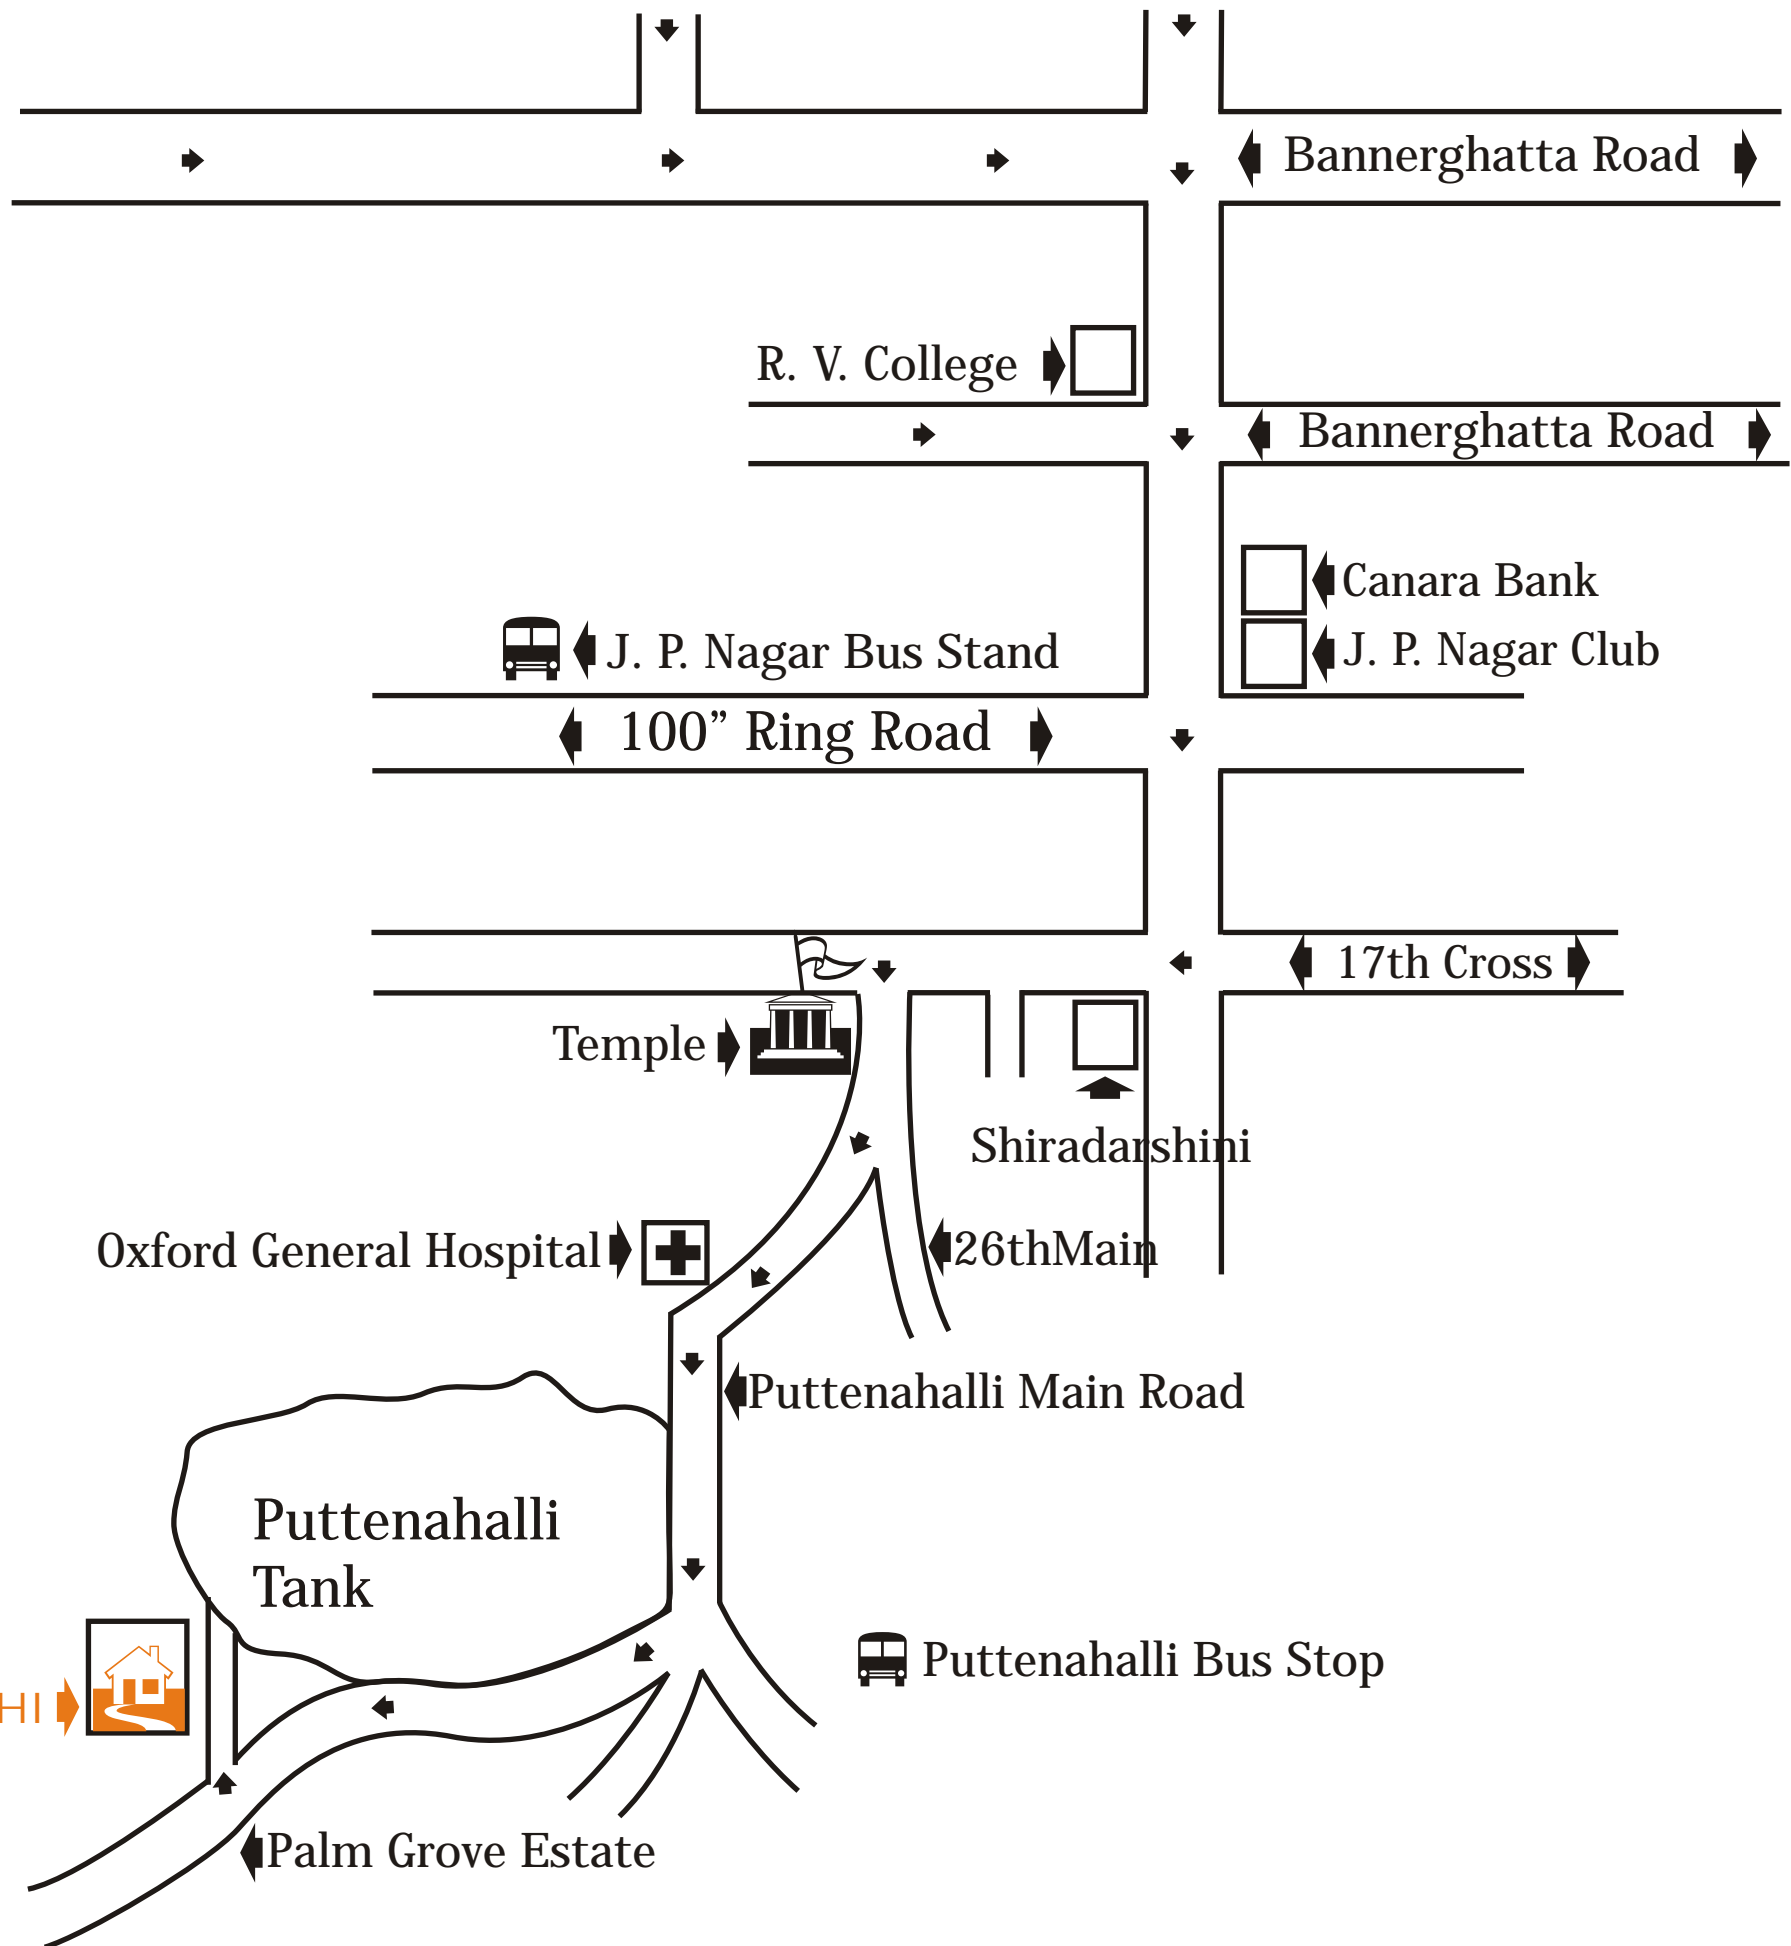

LOCATION MAP OF PRASANNA JYOTHI

PRASANNA JYOTHI

Prasanna
Trust

51, Ground Floor, 16th Cross, Between 6th & 8th Main,
Malleswaram, Bangalore 560 055, India

Tel: +91 80 4153 5832-35, Fax: +91 80 2344 4112

E-mail: prasannatrust@vsnl.com